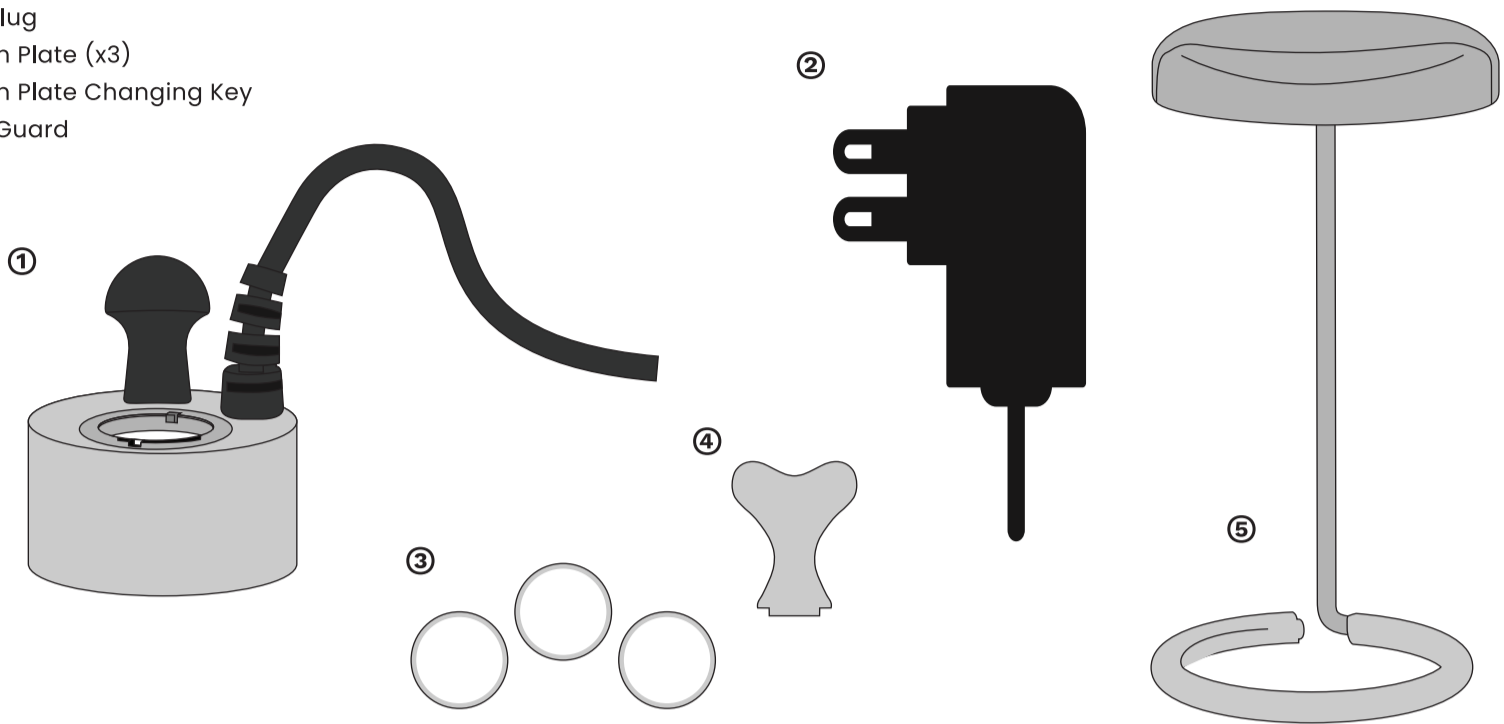

The Ultum Nature Systems Atomizer Splash Guard is an optional accessory that may be used with the Atomizer Mist Maker to reduce splashing and prevent water spills during use.

The Atomizer Mist Maker Set is recommended for use with aquariums that have emergent aquatic plant growth or paludarium setups that feature plant species that require higher humidity.

PACKAGE CONTENTS

- 1 Mist Maker
- 2 Power Plug
- 3 Diffusion Plate (x3)
- 4 Diffusion Plate Changing Key
- 5 Splash Guard

USAGE AND SAFETY INSTRUCTIONS

Please read the following safety instructions thoroughly before attempting to use this product. Failure to read and follow safety instructions can result in serious injuries and/or accidents.