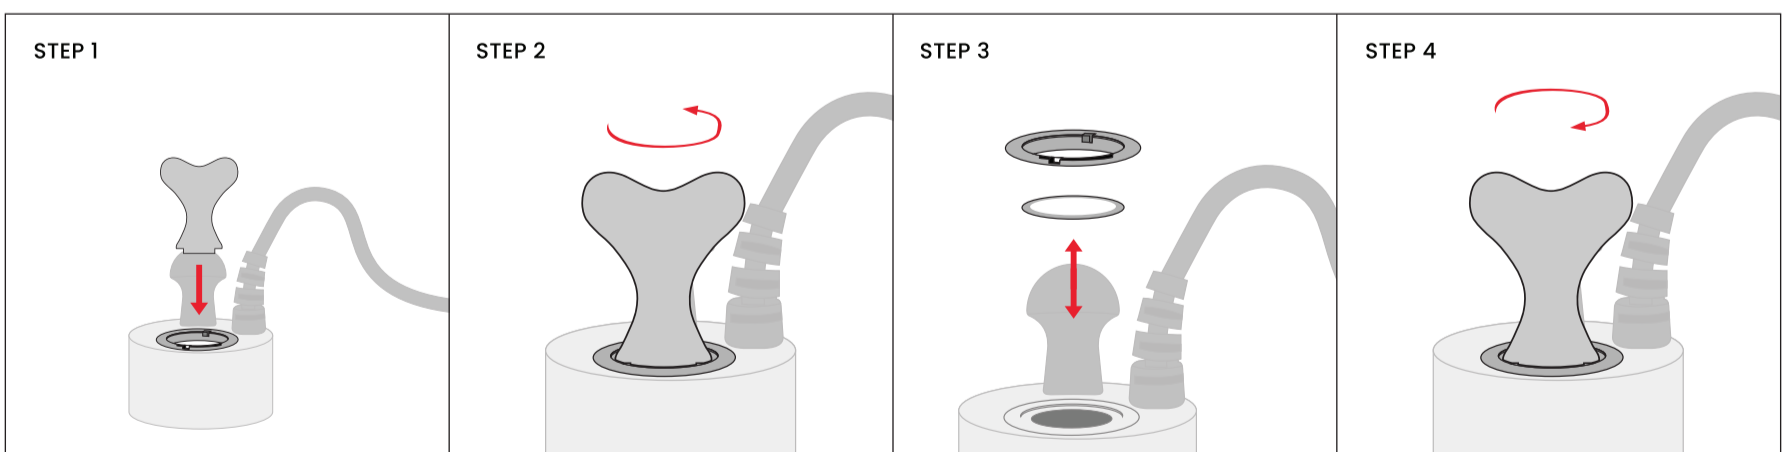

WARRANTY INFORMATION

In the rare case that the unit you have received is defective, Ultum Nature Systems provides a one year limited warranty. Please take some time to register your new product at: www.ultumnaturesystems.com/product-registration to expedite a potential future warranty claim.

Ultum Nature Systems warrants, to the original buyer, Atomizer Mist Maker Set to be of the highest quality in material, craftsmanship and free of defects for a limited warranty of one year, effective starting from the original date of purchase.

Under limited warranty, Ultum Nature Systems will replace or refund any product confirmed to be defective due to manufacturer flaws based on eligibility. This warranty extends only to personal use and does not include any product that has been used for commercial or rental purposes, or any other use in which this product is not intended for. The warranty is voided if the product has been subjected to abuse, tampering, modification or repair done by personal self, another person or by a non-qualified company. This warranty excludes damage due to normal wear and tear and is not warranted against moisture or water damage.

This warranty is non-transferrable. Ultum Nature Systems assumes no liability and is not responsible in any way for any loss, damage or inconvenience caused by equipment failure or user error, negligence, abuse or use that is noncompliant with the safety instructions and warnings included.

ALL EXPRESS AND IMPLIED WARRANTIES ARE LIMITED TO THE PERIOD OF THE ORIGINAL WARRANTY.

www.ultumnaturesystems.com