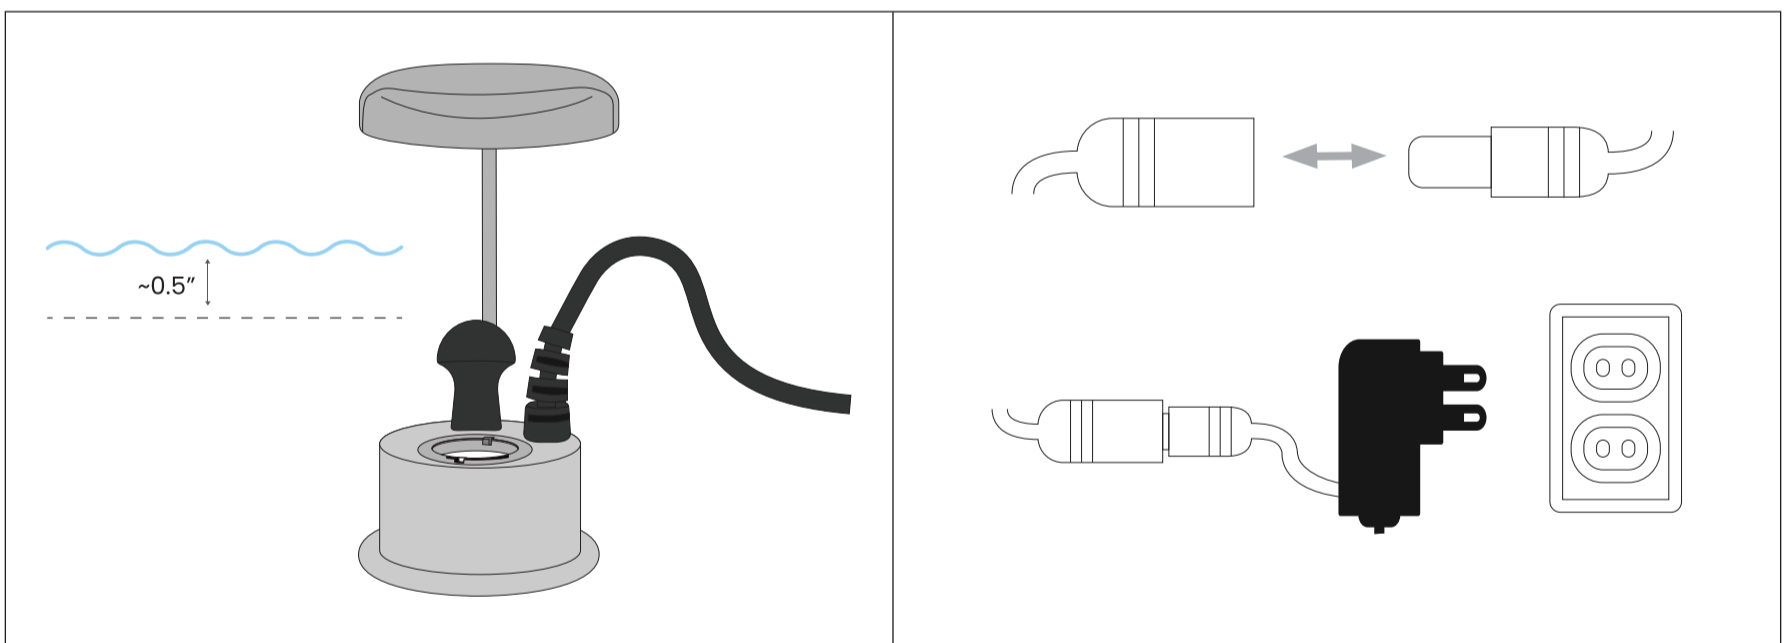

Replace Diffusion Plate when deteriorated or damaged. Failure to do so will result in Mist Maker malfunction.

1. Insert Diffusion Plate Changing Key into Diffusion Plate slot.
2. Turn the Diffusion Plate Changing Key counterclockwise to remove both Diffusion Plate Ring and Diffusion Plate.
3. Replace the Diffusion Plate but do NOT remove the O-ring located underneath the Diffusion Plate.
4. Place the Diffusion Plate Ring on top of the Diffusion Plate and turn clockwise with Diffusion Plate Changing Key.